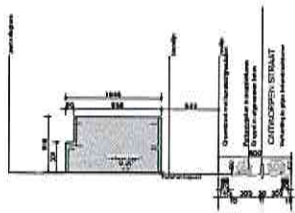

TERREINDOORSNEDE LOT 69 /200