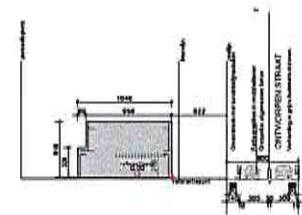

TERREINDOORSNEDE LOT 64 /200