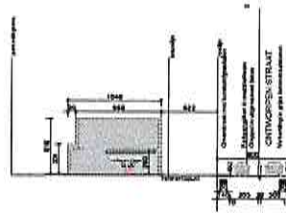

TERREINDOORSNEDE LOT 68 /200