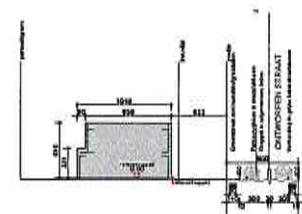

TERREINDOORSNEDE LOT 61 /200