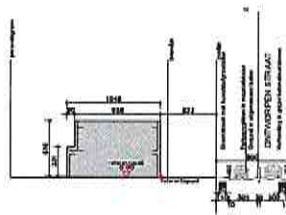

TERREINDOORSNEDE LOT 65 /200