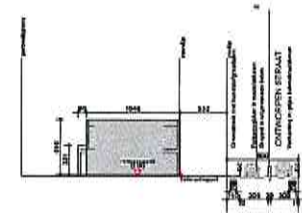

TERREINDOORSNEDE LOT 67 /200