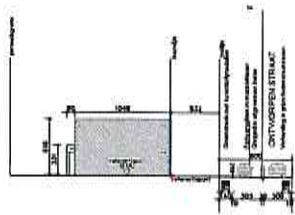

TERREINDOORSNEDE LOT 66 /200